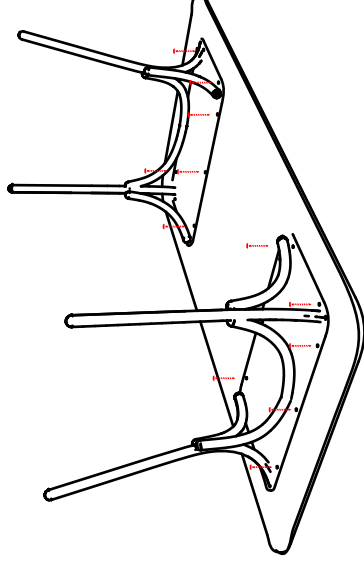

assembly instructions

1

2

3