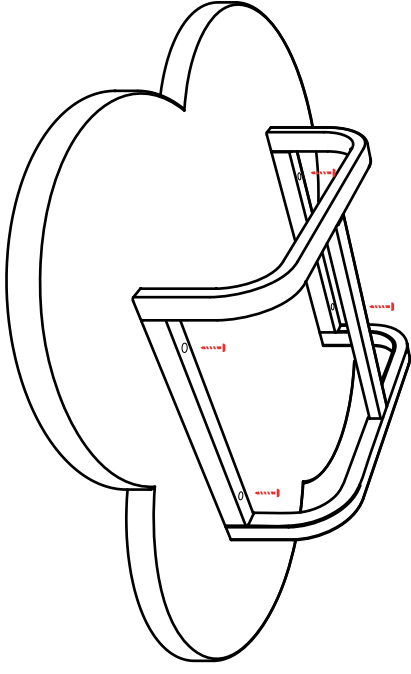

assembly instructions

These instructions are equally suitable for mod. A and mod. B

1

2

3