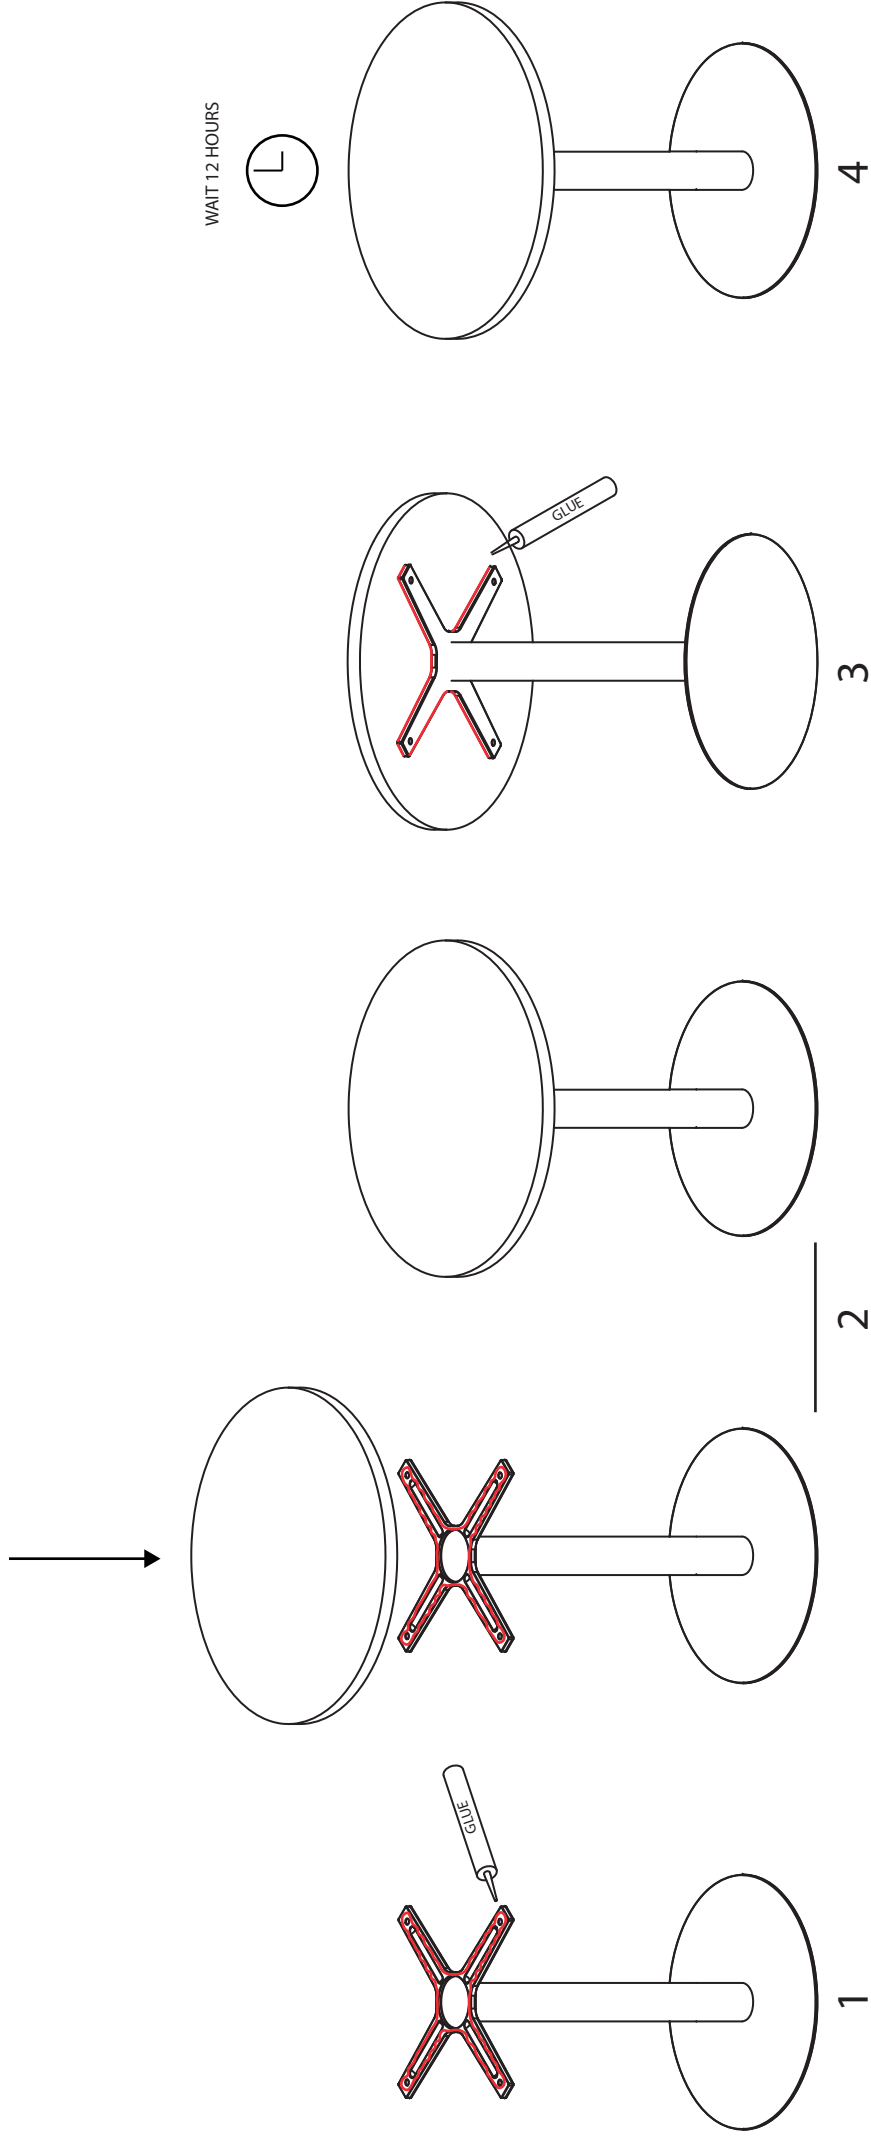

assembly instructions