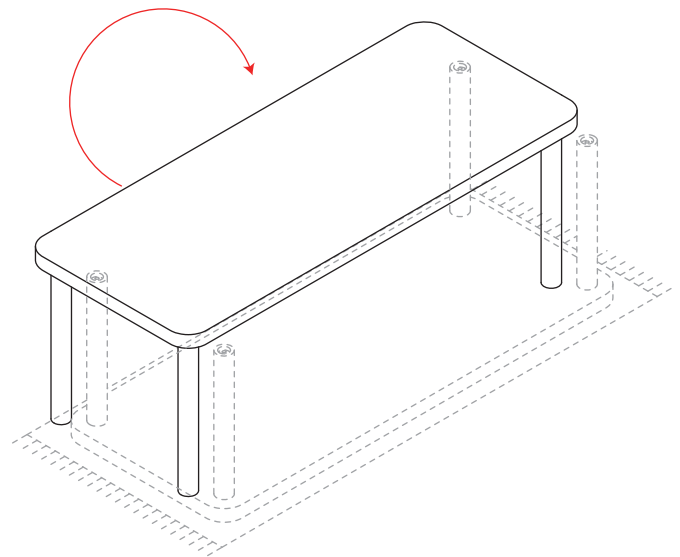

SÄULE assembly instructions

19mm socket 1/2 drive
not included

1

place a clean cloth under the
table top to prevent it from scratching

2

3

4

5