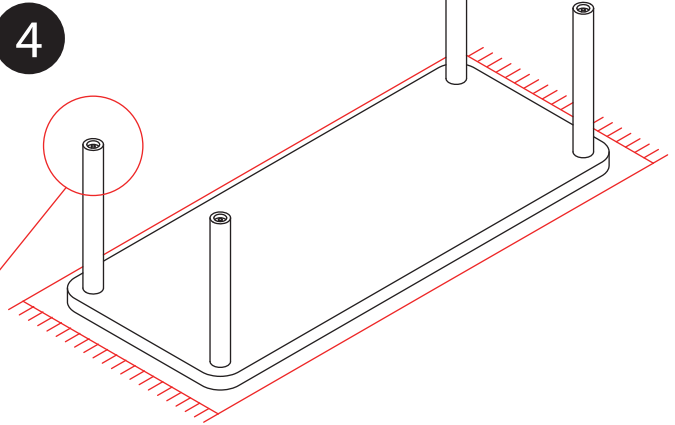

SÄULE assembly instructions

19mm socket 1/2 drive
not included

1

place a clean cloth under the
table top to prevent it from scratching

2

3

4

5