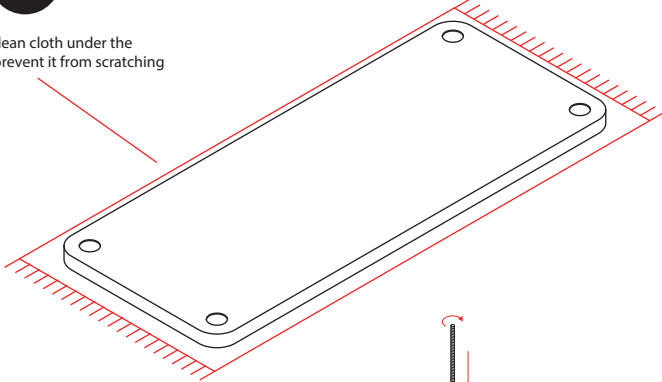

Do not use aggressive products or abrasive sponges to clean the laminate.

SÄULE assembly instructions

19mm socket 1/2 drive
not included

1

place a clean cloth under the
table top to prevent it from scratching