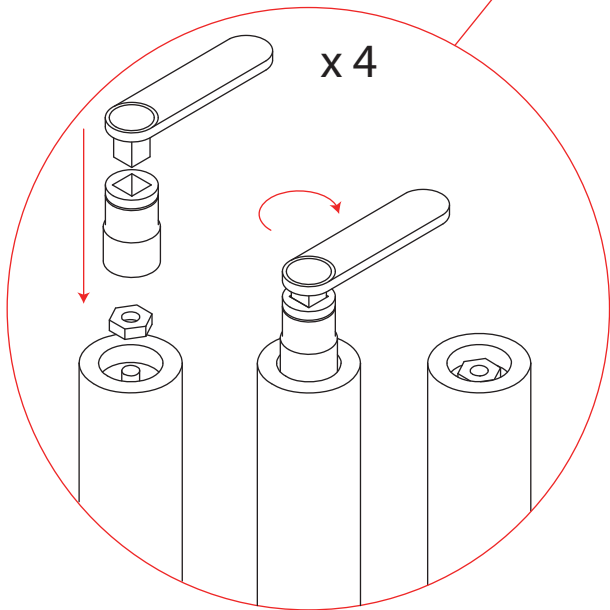

SÄULE assembly instructions

19mm socket 1/2 drive
not included

1

place a clean cloth under the
table top to prevent it from scratching

2

3

4

5