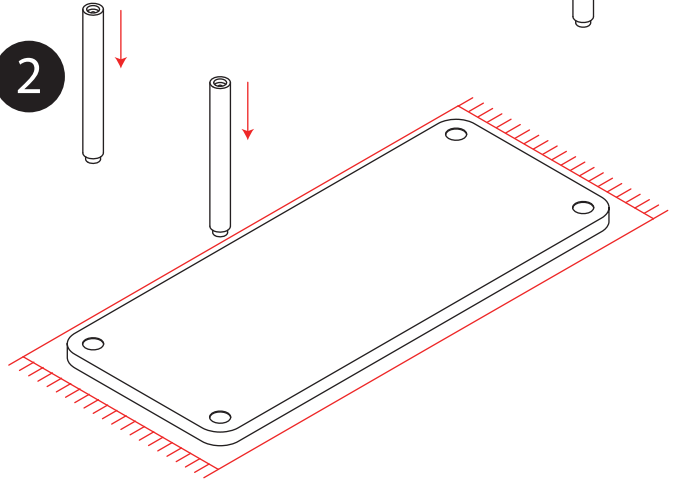

SÄULE assembly instructions

19mm socket 1/2 drive
not included

1

place a clean cloth under the
table top to prevent it from scratching

2

3

4

5