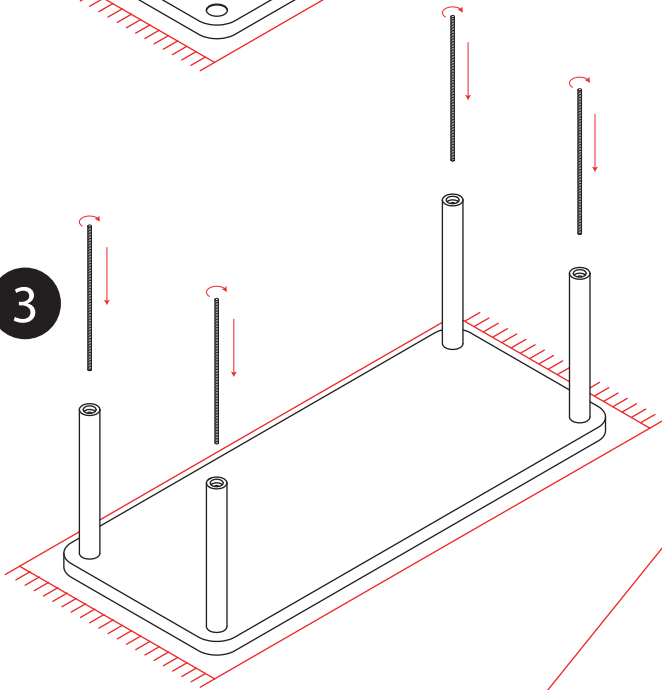

SÄULE assembly instructions

19mm socket 1/2 drive
not included

1

place a clean cloth under the
table top to prevent it from scratching

2

3

4

5