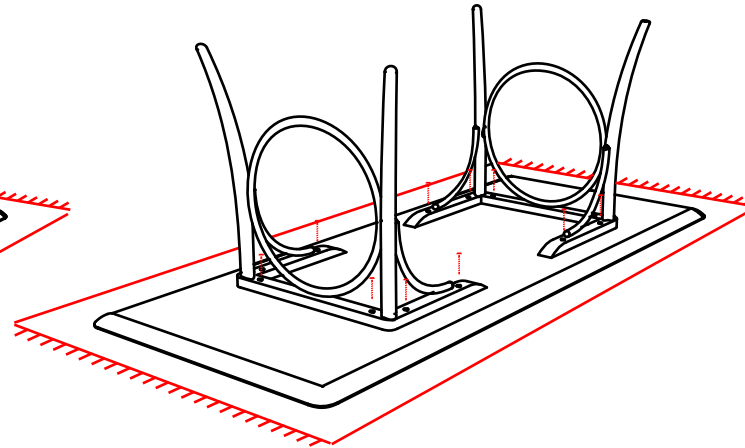

RING assembly instructions

Allen key not included
allen key number 5

1

place a clean cloth under the table top to prevent it from scratching

2

3