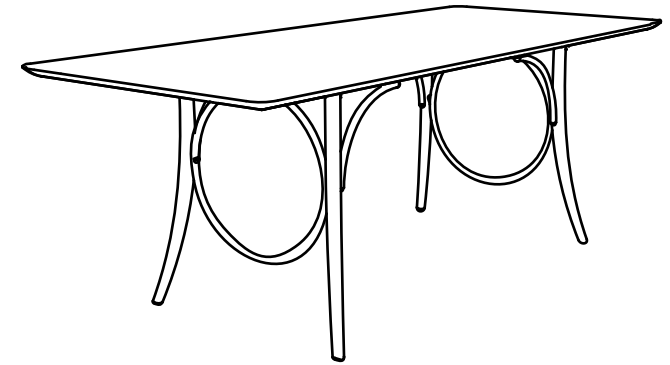

RING assembly instructions

Allen key not included
allen key number 5

1

place a clean cloth under the table top to prevent it from scratching

2

3