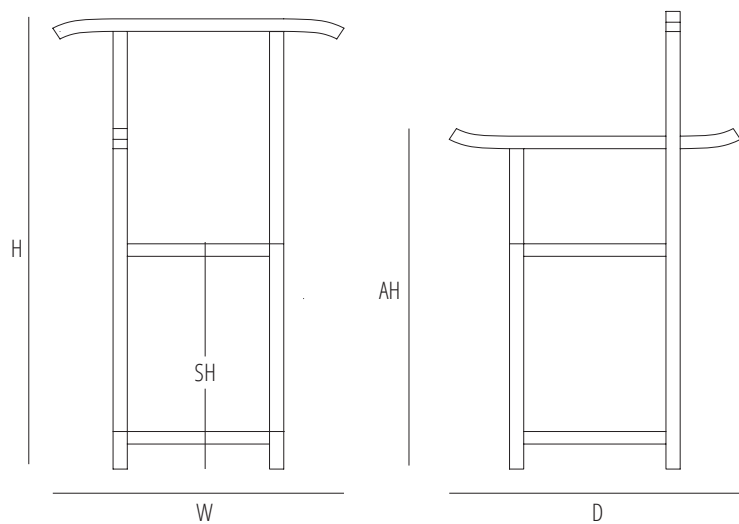

Square-section beech-wood clothes valet with woven cane seat and storage shelf.

Valet en hêtre à section carrée avec assise et plan d'appui en paille de Vienne.

Galán de noche de haya de sección cuadrada con asiento y parte superior de apoyo en paja de Viena.

**CAMAJOPGL**

Dimensions mm.

height 900 | width 610 | depth 610

	H	W	D	SH	AH
mm	900	610	610	450	680
inch	35,4	24	24	17,7	26,7

Packing and assembly diagrams. From left to right: a cube with '1' next to it; an open box with a downward arrow and 'max. 1' next to it; a cube with 'm³' and '0,4' next to it; a chair leg assembly with a circular icon and '4' next to it; another chair leg assembly with a circular icon and '7' next to it; a 3D box with dimensions 'h', 'w', and 'd' labeled; and a list of dimensions: 'mm - inch', 'h 960 - 37,7', 'w 650 - 25,5', 'd 650 - 25,5'.